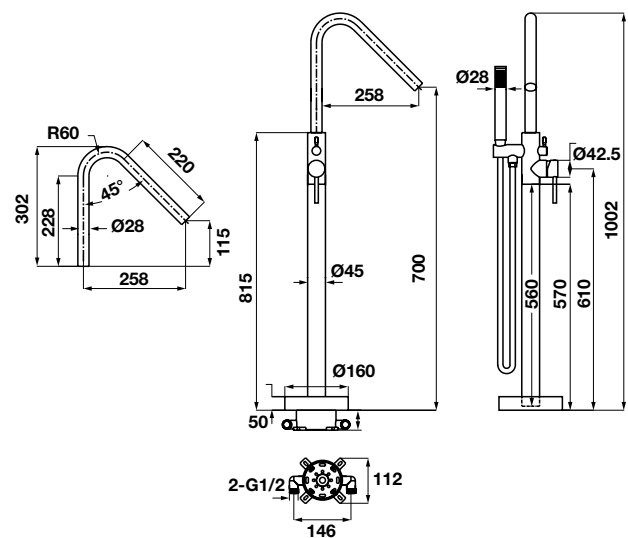

BỘ TRỘN BỒN TẮM BATH MIXERS

Bộ trộn bồn tắm đặt sàn REGAL REGAL floor-standing bath mixer

Art.No.: 495.61.128

- Lưu lượng nước ở 3 bar:
  - Vòi xả bồn: 20.3 lít/phút
  - Đầu cấp sen: 17.3 lít/phút
- Dây sen 1500 mm
- Đã bao gồm bộ âm
- Màu sắc: Chrome
- Flow rate at 3 bar:
  - Spout outlet: 20.3 liters/min
  - Shower outlet: 17.3 liters/min
- Shower hose 1500 mm
- Basic set included
- Finish: Chrome

Bộ trộn bồn tắm đặt sàn ROOTS ROOTS floor-standing bath mixer

Art.No.: 495.61.177

- Lưu lượng nước ở 3 bar:
  - Vòi xả bồn: 15.5 lít/phút
  - Đầu cấp sen: 10.2 lít/phút
- Dây sen 1500 mm
- Đã bao gồm bộ âm
- Màu sắc: Chrome
- Flow rate at 3 bar:
  - Spout outlet: 15.5 liters/min
  - Shower outlet: 10.2 liters/min
- Shower hose 1500 mm
- Basic set included
- Finish: Chrome