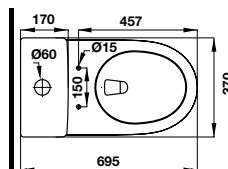

- White two-piece toilet 695x370x765 mm
- Top dual flush
- Syphonic jet action 4/6 liters
- Rough-in 305 mm
- Seat and cover with soft closure, mounting set

KHU CÔNG CỘNG PUBLIC AREAS

KHU CÔNG CỘNG PUBLIC AREAS