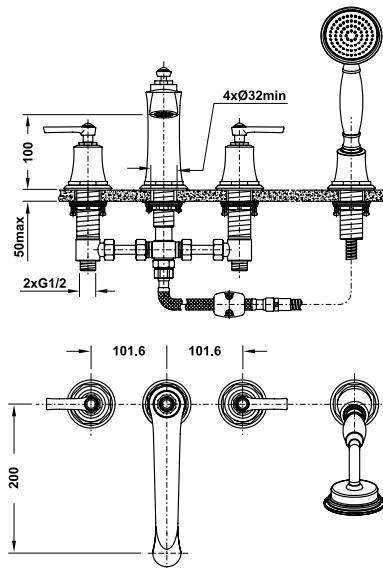

Art.No.: 589.35.064

- Lưu lượng nước ở 3 bar:
  - Vòi xả bồn: 30 lít/phút
  - Đầu cấp sen: 12 lít/phút
- Áp lực nước vận hành: 1 - 5 bar
- Dây sen bằng đồng 1800 mm
- Chất liệu: Đồng
- Màu sắc: Vàng
- Flow rate at 3 bar:
  - Spout outlet: 30 l/min
  - Shower outlet: 12 l/min
- Operating pressure: 1 - 5 bar
- Brass hose 1800 mm
- Material: Brass
- Finish: Polished gold