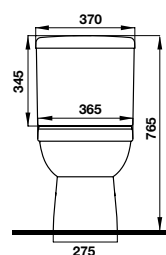

- White two-piece toilet 695x370x765 mm
- Top dual flush
- Syphonic jet action 4/6 liters
- Rough-in 305 mm
- Seat and cover with soft closure, mounting set

KHU CÔNG CỘNG PUBLIC AREAS

KHU CÔNG CỘNG PUBLIC AREAS