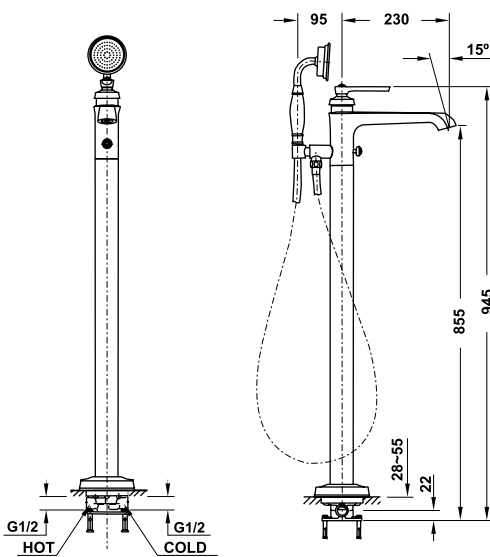

BỘ TRỘN BỒN TẮM BATH MIXERS

Bộ trộn bồn tắm đặt sàn KYOTO màu đen KYOTO floor-standing bath mixer black

Art.No.: 589.35.093

- Lưu lượng nước ở 3 bar:
  - Vòi xả bồn: 21 lít/phút
  - Đầu cấp sen: 12 lít/phút
- Áp lực nước vận hành: 1 - 5 bar
- Dây sen PVC 1500 mm
- Chất liệu: Đồng
- Màu sắc: Đen
- Flow rate at 3 bar:
  - Spout outlet: 21 l/min
  - Shower outlet: 12 l/min
- Operating pressure: 1 - 5 bar
- PVC hose 1500 mm
- Material: Brass
- Finish: Matt Black

Bộ trộn bồn tắm đặt sàn KOBE chrome KOBE floor-standing bath mixer chrome

Art.No.: 589.15.120

- Lưu lượng nước ở 3 bar:
  - Vòi xả bồn: 22 lít/phút
  - Đầu cấp sen: 13.5 lít/phút
- Dây sen 1500 mm
- Đã bao gồm bộ âm
- Màu sắc: Chrome
- Flow rate at 3 bar:
  - Spout outlet: 22 liters/min
  - Shower outlet: 13.5 liters/min
- Shower hose 1500 mm
- Basic set included
- Finish: Chrome