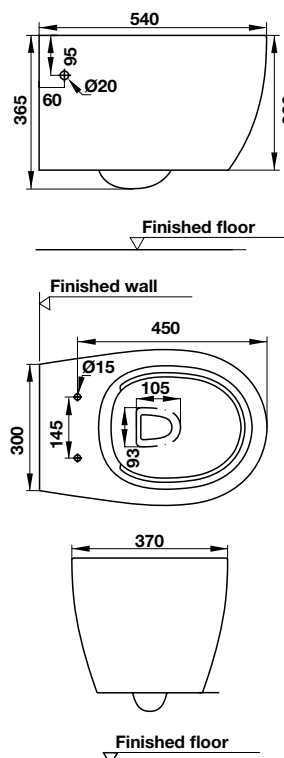

Art.No.: 588.79.410

- Bồn cầu treo tường màu trắng 540 x 370 x 365 mm
- Thiết kế không vành
- Tráng men Nano
- Chế độ xả thẳng mạnh mẽ
- Nắp bồn cầu đóng êm, bộ phụ kiện lắp đặt
- White wall-hung toilet 540 x 370 x 365 mm
- Rimless design
- Nano self-cleaning glaze
- Washdown flush system
- Seat and cover with soft closure, mounting set