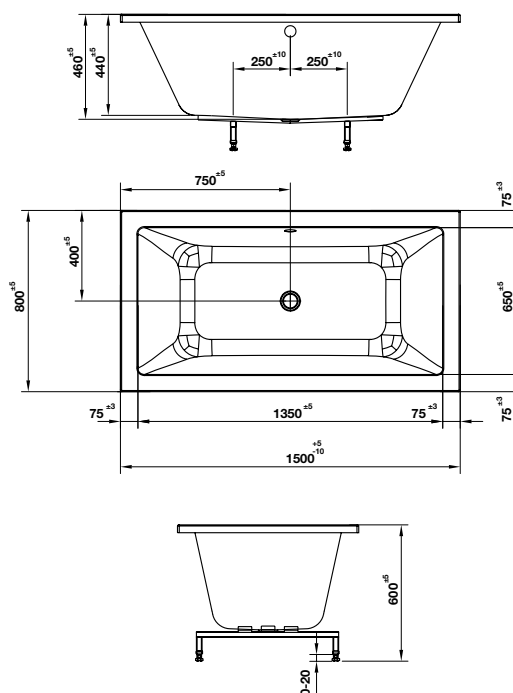

Art.No.: 588.79.603

- Bồn tắm âm hình chữ nhật, bằng acrylic màu trắng
- Dung tích: 210 lit
- Kích thước: 1500x800x460 mm
- Đường xả dưới chân bồn tắm
- Đã bao gồm bộ xả và ống thải
- Rectangle, white, acrylic, built-in bathtub
- Water capacity: 210 liters
- Dimension: 1500x800x460 mm
- Outlet in foot area
- Waste set and siphon included