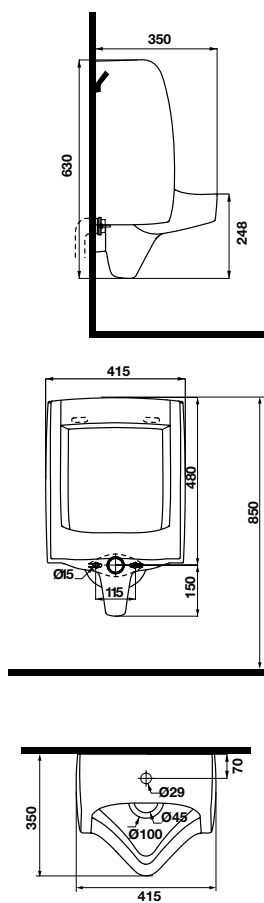

Art.No.: 588.79.421

- Bồn tiểu nam treo tường 350 x 415 x 630 mm
- Chế độ xả 3 lít
- Cấp nước ở trên
- Gồm bộ xả bằng đồng và phụ kiện lắp đặt
- Wall-hung urinal 350 x 415 x 630 mm
- Flushing 3 liters
- Visible top water inlet
- Brass drainer and fixing accessories