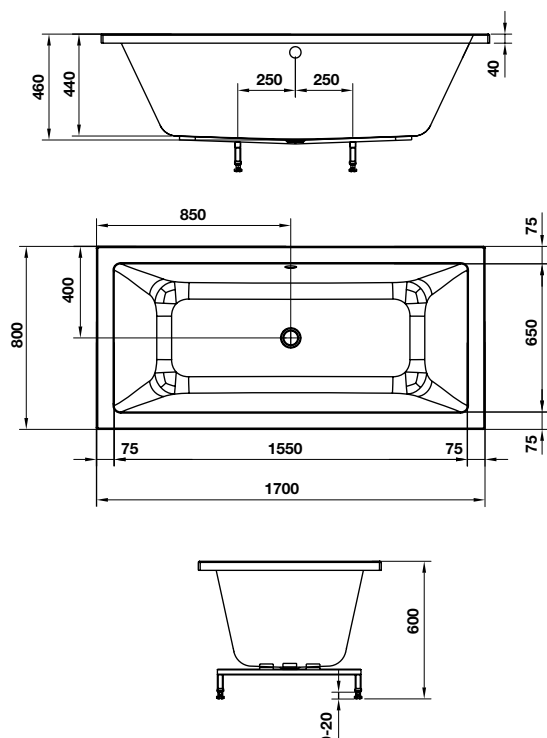

Art.No.: 588.79.602

- Bồn tắm âm hình chữ nhật, bằng acrylic màu trắng
- Dung tích: 238 lit
- Kích thước: 1700x800x460 mm
- Đường xả dưới chân bồn tắm
- Đã bao gồm bộ xả và ống thải
- Rectangle, white, acrylic, built-in bathtub
- Water capacity: 238 liters
- Dimension: 1700x800x460 mm
- Outlet in foot area
- Waste set and siphon included