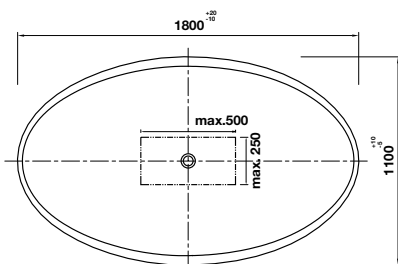

Art.No.: 588.87.600

- Kích thước: 1800 x 1100 x 620mm
- Vật liệu: Đá nhân tạo Solid Surface
- Hoàn thiện: Trắng mờ
- Có xả tràn
- Bao gồm bộ xả pop-up và bẫy mùi
- Dimension: 1800 x 1100 x 620mm
- Material: Solid Surface
- Finish: Matt White
- With overflow
- Included pop-up waste set & siphon