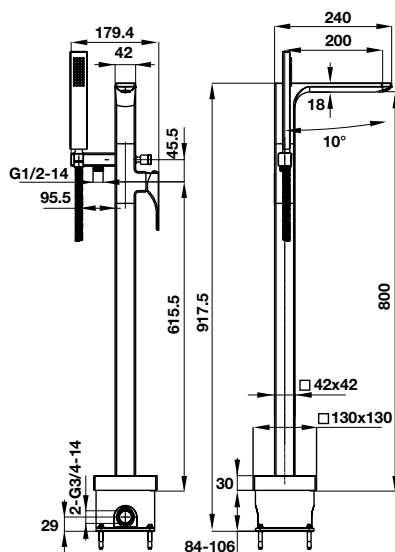

BỘ TRỘN BỒN TẮM BATH MIXERS

Bộ trộn bồn tắm đặt sàn REGAL REGAL floor-standing bath mixer

Art.No.: 495.61.128

- Lưu lượng nước ở 3 bar:
  - Vòi xả bồn: 20.3 lít/phút
  - Đầu cấp sen: 17.3 lít/phút
- Dây sen 1500 mm
- Đã bao gồm bộ âm
- Màu sắc: Chrome
- Flow rate at 3 bar:
  - Spout outlet: 20.3 liters/min
  - Shower outlet: 17.3 liters/min
- Shower hose 1500 mm
- Basic set included
- Finish: Chrome

Bộ trộn bồn tắm đặt sàn ROOTS ROOTS floor-standing bath mixer

Art.No.: 495.61.177

- Lưu lượng nước ở 3 bar:
  - Vòi xả bồn: 15.5 lít/phút
  - Đầu cấp sen: 10.2 lít/phút
- Dây sen 1500 mm
- Đã bao gồm bộ âm
- Màu sắc: Chrome
- Flow rate at 3 bar:
  - Spout outlet: 15.5 liters/min
  - Shower outlet: 10.2 liters/min
- Shower hose 1500 mm
- Basic set included
- Finish: Chrome