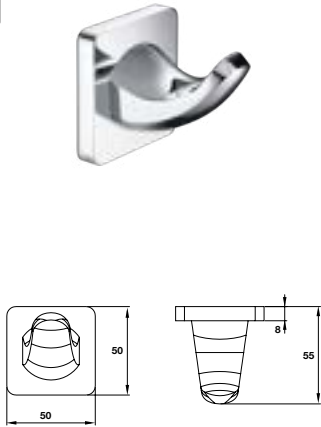

Packing:

- Single towel rail 600 x 01
- Paper holder x 01
- Towel ring x 01
- Hook x 01

PHỤ KIỆN PHÒNG TẮM FORTUNE FORTUNE BATHROOM ACCESSORIES

Móc treo khăn FORTUNE FORTUNE towel hook

Art.No.: 580.41.400