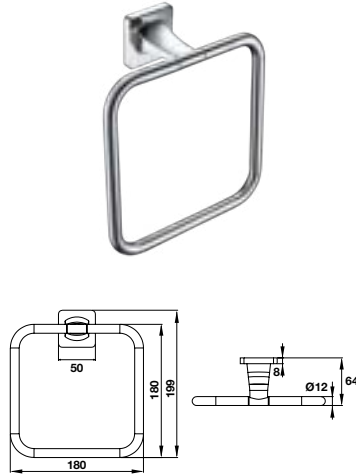

Vòng treo khăn FORTUNE FORTUNE towel ring

Art.No.: 580.41.410

- Chất liệu: Đồng
- Treo tường
- Màu sắc: Chrome
- Material: brass
- Wall-mounted
- Finish: Chrome