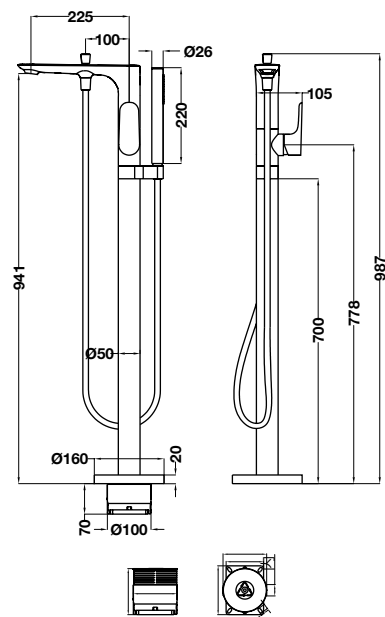

BỘ TRỘN BỒN TẮM BATH MIXERS

Bộ trộn bồn tắm đặt sàn KYOTO màu đen KYOTO floor-standing bath mixer black

Art.No.: 589.35.093

- Lưu lượng nước ở 3 bar:
  - Vòi xả bồn: 21 lít/phút
  - Đầu cấp sen: 12 lít/phút
- Áp lực nước vận hành: 1 - 5 bar
- Dây sen PVC 1500 mm
- Chất liệu: Đồng
- Màu sắc: Đen
- Flow rate at 3 bar:
  - Spout outlet: 21 l/min
  - Shower outlet: 12 l/min
- Operating pressure: 1 - 5 bar
- PVC hose 1500 mm
- Material: Brass
- Finish: Matt Black

Bộ trộn bồn tắm đặt sàn KOBE chrome KOBE floor-standing bath mixer chrome

Art.No.: 589.15.120

- Lưu lượng nước ở 3 bar:
  - Vòi xả bồn: 22 lít/phút
  - Đầu cấp sen: 13.5 lít/phút
- Dây sen 1500 mm
- Đã bao gồm bộ âm
- Màu sắc: Chrome
- Flow rate at 3 bar:
  - Spout outlet: 22 liters/min
  - Shower outlet: 13.5 liters/min
- Shower hose 1500 mm
- Basic set included
- Finish: Chrome