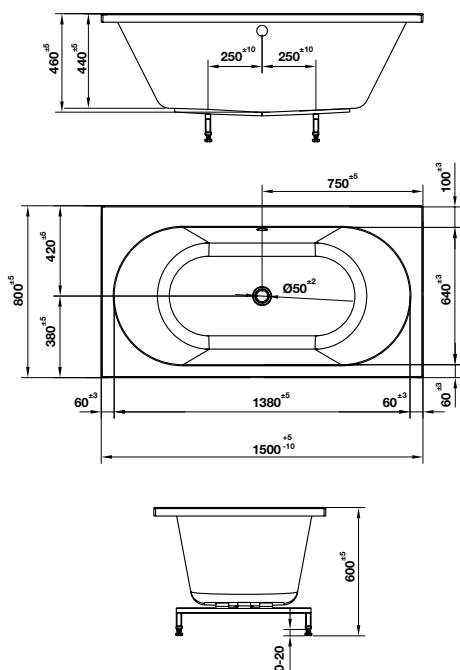

Art.No.: 588.79.601

- Bồn tắm âm hình bầu dục, bằng acrylic màu trắng
- Kích thước: 1500x800x460 mm
- Dung tích: 200 lit
- Đường xả dưới chân bồn tắm
- Đã bao gồm bộ xả và ống thải
- Oval, white, acrylic, built-in bathtub
- Dimension: 1500x800x460 mm
- Water capacity: 200 liters
- Outlet in foot area
- Waste set and siphon included